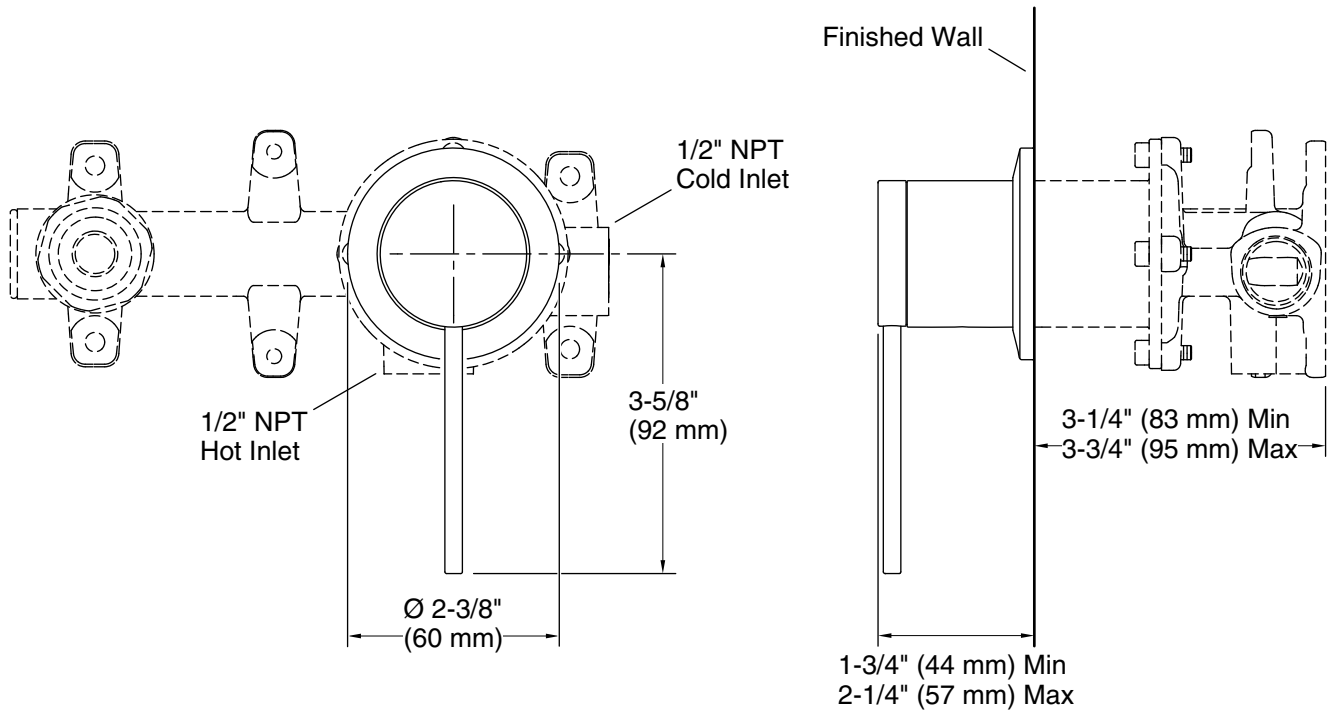

BL Matte Black

2MB Vibrant® Brushed Moderne Brass

Technical Information

All product dimensions are nominal.

Valve body: Cast brass

Drain included: No

Notes

Install this product according to the installation instructions.